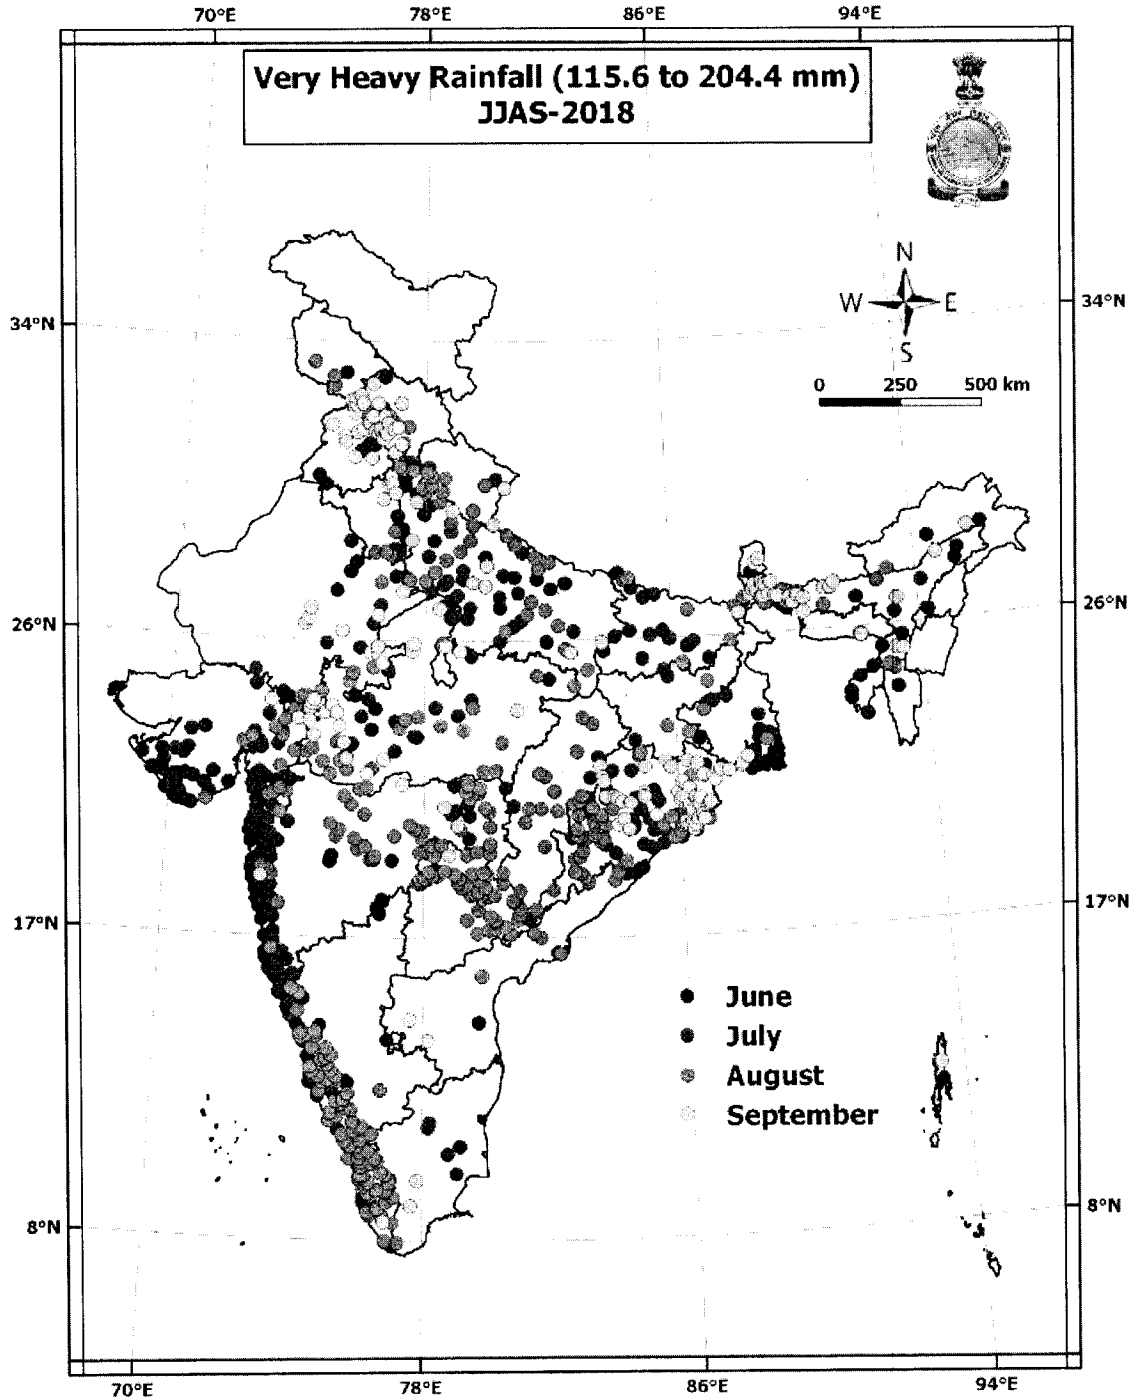

Annexure-II