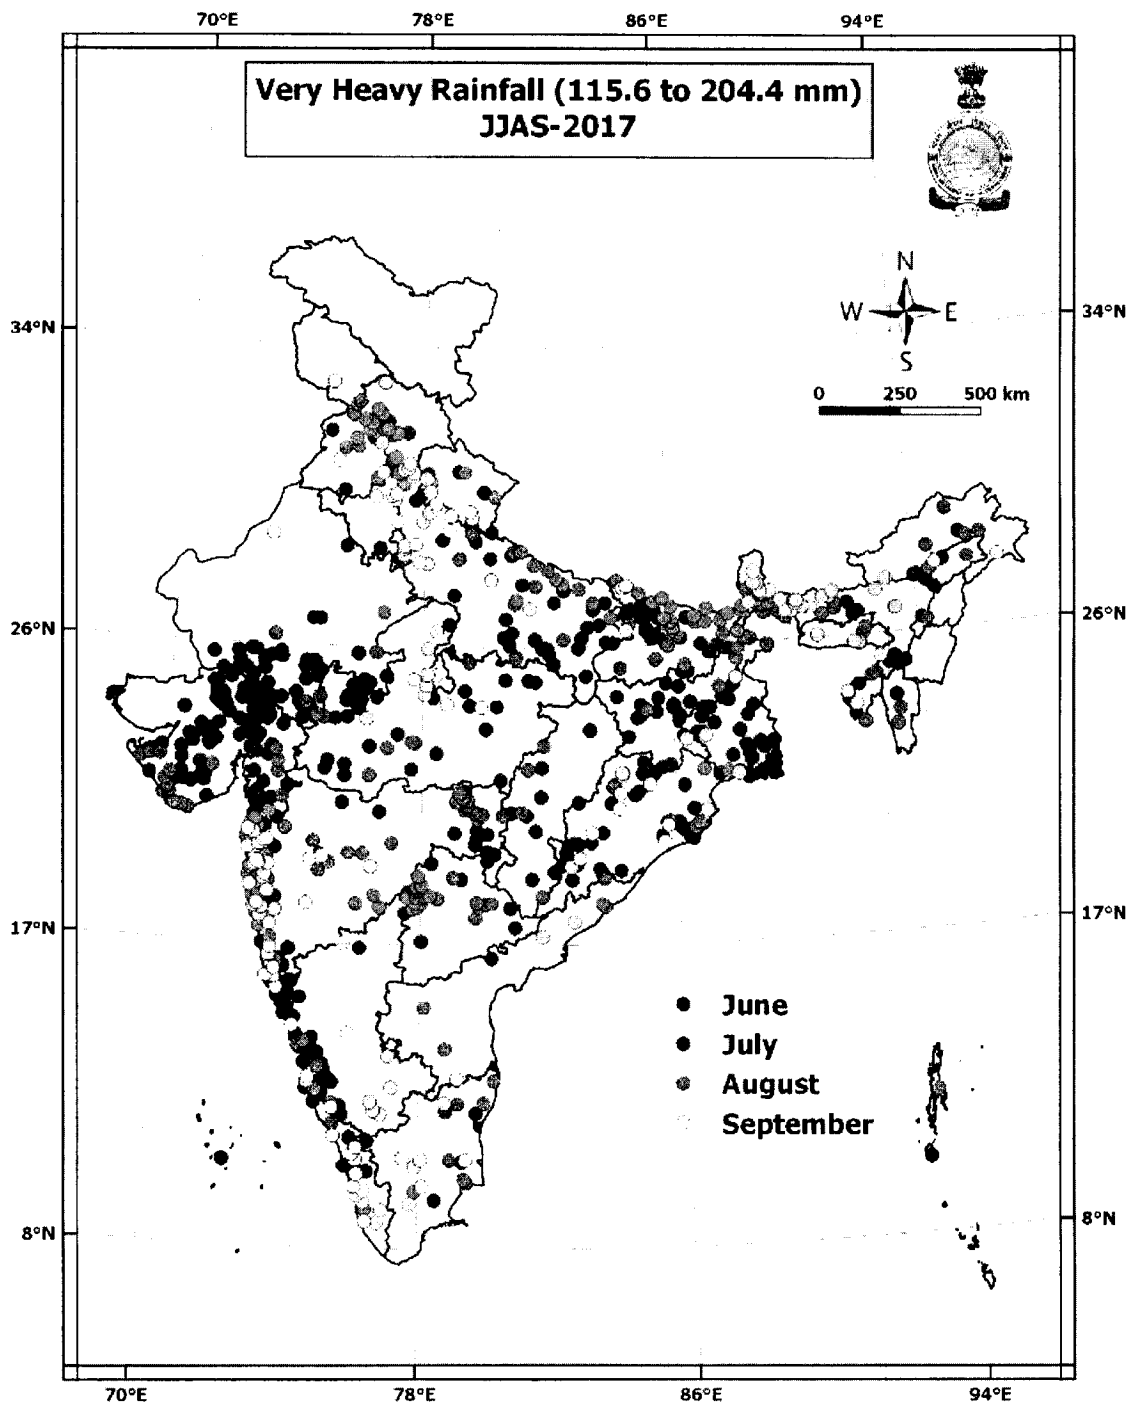

Annexure-I