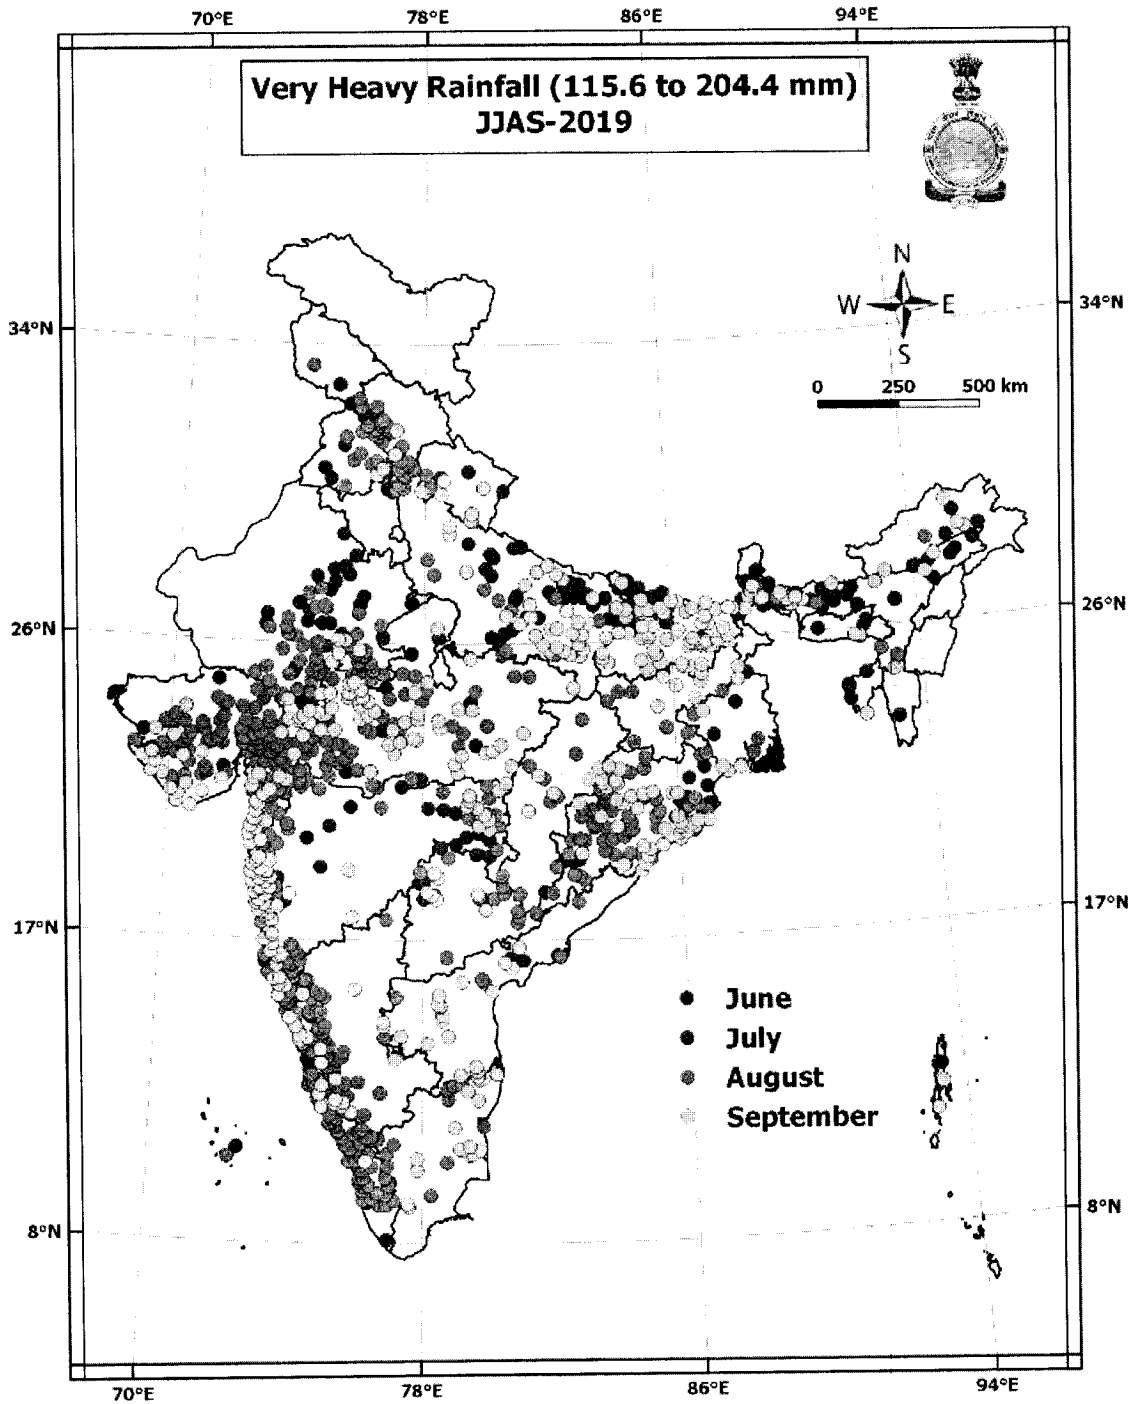

Annexure-III